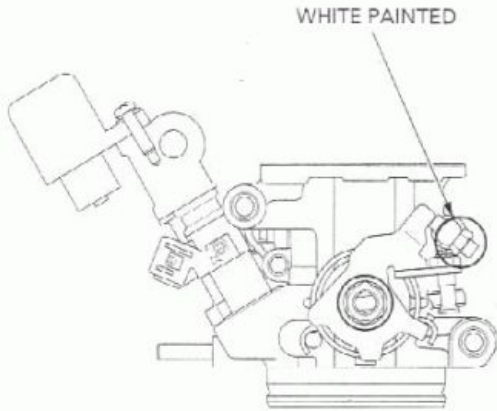

FUEL SYSTEM (Programmed Fuel Injection)

THROTTLE LINK VIEW:

WAX UNIT AND STARTER VALVE LINK VIEW:

THROTTLE BODY VACUUM HOSE ROUTING ('99)

49 state/Canada type: