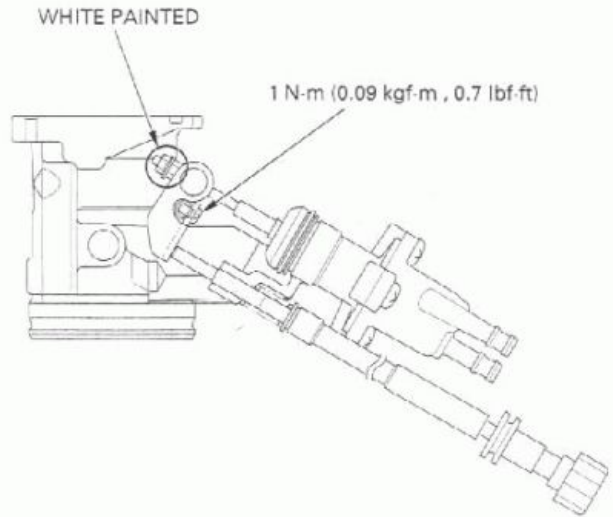

FUEL SYSTEM (Programmed Fuel Injection)

THROTTLE LINK VIEW:

WAX UNIT AND STARTER VALVE LINK VIEW:

THROTTLE BODY VACUUM HOSE ROUTING ('99)

49 state/Canada type: