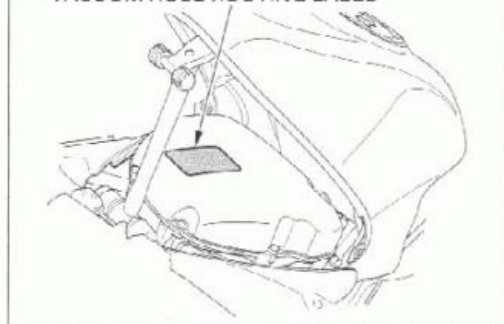

VACUUM HOSE ROUTING LABEL