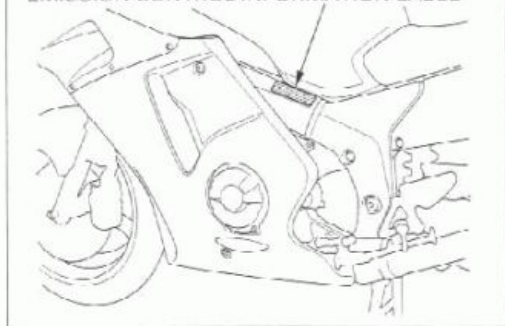

## EMISSION CONTROL INFORMATION LABELS

An Emission Control Information Label is located on the left side of the main frame as shown. It gives base tune-up specifications.

EMISSION CONTROL INFORMATION LABEL

## VACUUM HOSE ROUTING DIAGRAM LABEL (CALIFORNIA TYPE ONLY)

The Vacuum Hose Routing Diagram Label is on the air cleaner housing cover as shown. The fuel tank must be opened to read it. Refer to page 3-5 for fuel tank opening.

VACUUM HOSE ROUTING LABEL