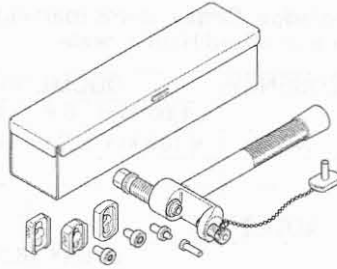

TOOLS

Oil filter wrench
07HAA-PJ70101

Drive chain tool set
07HMH-MR10103

or 07HMH-MR1010C (U.S.A. only)

Cam chain tensioner holder
07ZMG-MCAA400

or 07NMG-MY90100

SCS service connector
070PZ-ZY30100