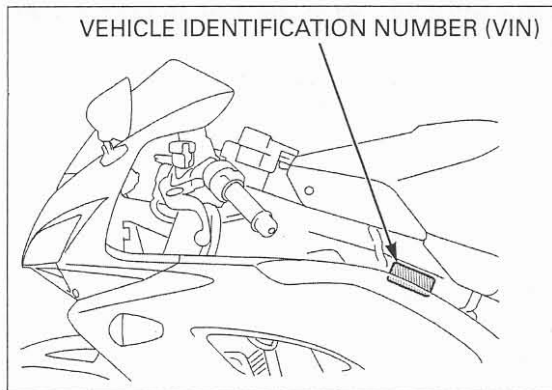

GENERAL INFORMATION

The Vehicle Identification Number (VIN) is located on the left side of the main frame on the Safety Certification Labels.

GENERAL SPECIFICATIONS

ITEM		SPECIFICATIONS
DIMENSIONS	Overall length	2,035 mm (80.1 in)
	Overall width	720 mm (28.3 in)
	Overall height	1,120 mm (44.1 in)
	Wheelbase	1,405 mm (55.3 in)
	Seat height	820 mm (32.3 in)
	Ground clearance	130 mm (5.1 in)
	Dry weight	A, CM type: 180 kg (397 lbs) AC type: 181 kg (399 lbs)
	Curb weight	A, CM type: 210 kg (463 lbs) AC type: 211 kg (465 lbs)
	Maximum weight capacity	A, AC type: 166 kg (366 lbs) CM type: 170 kg (375 lbs)
	FRAME	Frame type
Front suspension		Telescopic fork
Front axle travel		110 mm (4.3 in)
Rear suspension		Swingarm
Rear axle travel		135 mm (5.3 in)
Front tire size		120/70 ZR17 M/C (58W)
Rear tire size		190/50 ZR17 M/C (73W)
Front tire brand		Bridgestone: BT014F RADIAL G Pirelli: DIABLO CORSA H
Rear tire brand		Bridgestone: BT014R RADIAL G Pirelli: DIABLO CORSA H
Front brake		Hydraulic double disc
Rear brake		Hydraulic single disc
Caster angle		23° 45'
Trail length		102 mm (4.0 in)
Fuel tank capacity	18.0 liter (4.76 US gal, 3.96 Imp gal)	