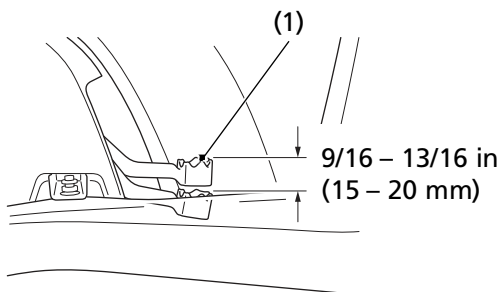

Rear Brake Pedal Freeplay

RIGHT SIDE

(1) rear brake pedal

Inspection

Measure the distance the rear brake pedal (1) moves before the brake starts to take hold. Freeplay, measurement at the tip of the end of the pedal, should be:

9/16 - 13/16 in (15 - 20 mm)

If necessary, adjust to the specified range.