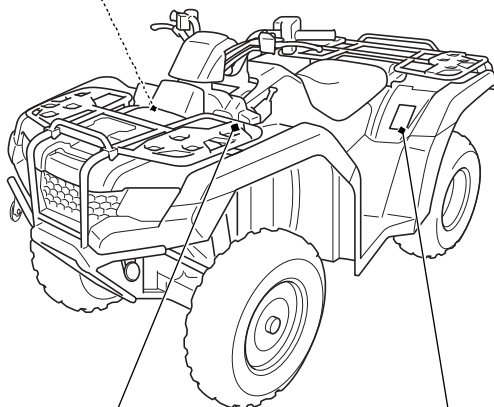

Safety Labels

⚠ WARNING

Overloading this ATV or carrying cargo improperly can change handling, stability and braking performance and can lead to an accident.

Never exceed the maximum front cargo limit of : 66 lbs (30 kg).

Refer to instructions in the Owner's Manual.

⚠ WARNING

Improper tire pressure or overloading can cause loss of control.

Loss of control can result in severe injury or death.

- Cold tire pressure :
Front : 4.4psi (30kPa)
Rear : 4.4psi (30kPa)
- Maximum weight capacity : 485lbs. (220kg)