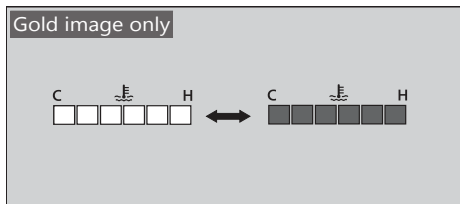

## Coolant Temperature Gauge Failure Indication

If the cooling system has an error, all segments will blink as shown in the illustration.

If this occurs, see your dealer as soon as possible.

## Handle Grip Heater Failure Indication

CRF1100A4/D4

If the handle grip heater system has an error, the handle grip heater status icon will blink. If these occur, see your dealer as soon as possible.