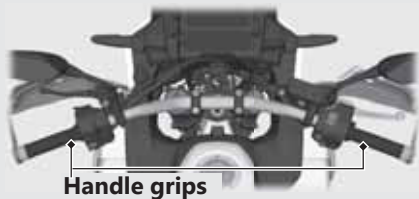

Handle Grip Heater

CRF1100A4/D4

This vehicle is equipped with a handle grip heater that warms up your hands during ride. Wear gloves to protect your hands from the heated grips.

Handle grip heater indicator:

Comes on when the handle grip heater is on and indicates the selected heat level. The handle grip heater have 5 levels of heat to select.

Handle grip heater status icon: P.128

Displayed when the handle grip heater is on.