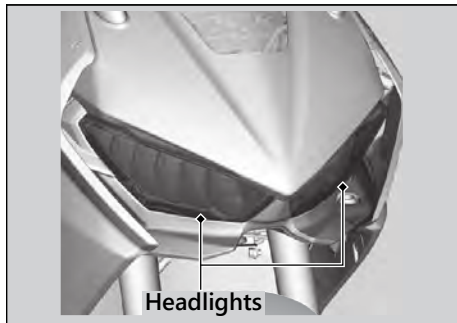

Burned-out Light Bulb

All light bulbs on the motorcycle are LEDs. If there is a LED which is not turned on, see your dealer for servicing.

Headlight

The headlights use several LEDs. If there is a LED which is not turned on, see your dealer for servicing.