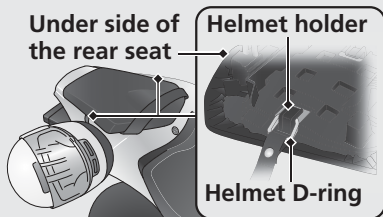

Storage Equipment *(Continued)*

CBR1000RR/RA only

The helmet holders are located underside of the rear seat.

- u Use the helmet holder only when parked.

Removing the Rear Seat (P74)

3 WARNING

Riding with a helmet attached to the holder can interfere with the rear wheel or suspension and could cause a crash in which you can be seriously hurt or killed.

Use the helmet holder only while parked. Do not ride with a helmet secured by the holder.