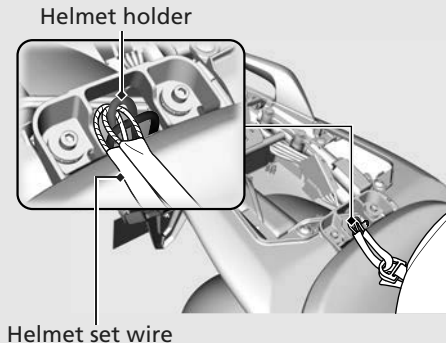

# Storage Equipment

The helmet holder and helmet set wire (in the tool kit) are located under the rear seat.

Helmet set wire

► Use the helmet holder only when parked.

▮ **Removing the Rear Seat** ➔ P. 62

## **⚠ WARNING**

Riding with a helmet attached to the holder can interfere with your ability to safely operate the motorcycle and could lead to a crash in which you can be seriously hurt or killed.

Use the helmet holder only while parked. Do not ride with a helmet secured by the holder.