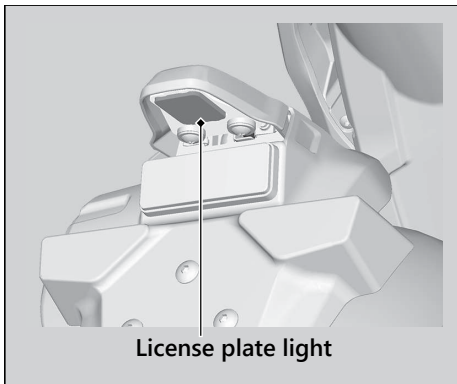

License Plate Light

License plate light

The license plate light uses an LED. If there is an LED which is not turned on, see your dealer for servicing.