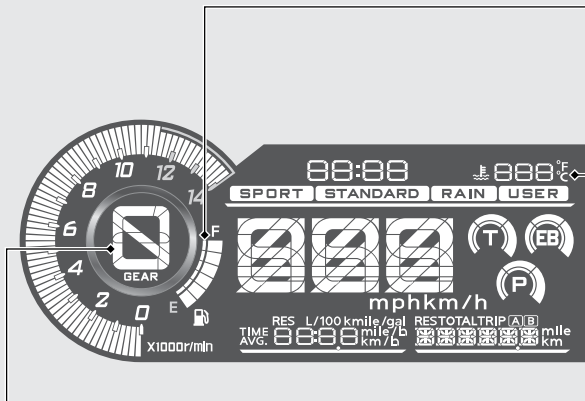

## Instruments (Continued)

### Gear position indicator

The gear position is shown in the gear position indicator.

- ▶ "-" appears when the transmission is not shifted properly.