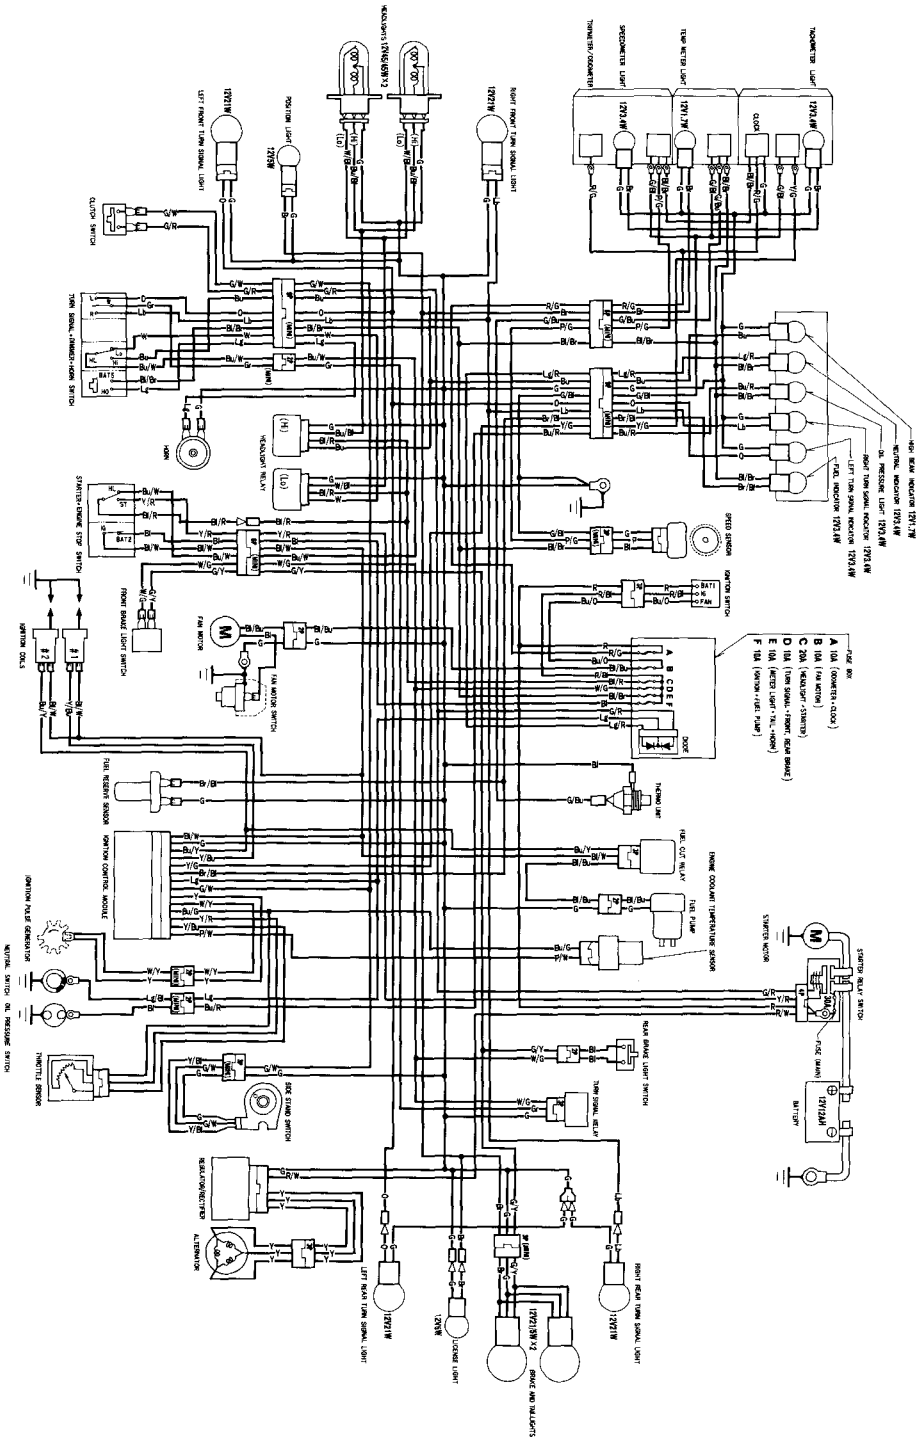

XL1000V (U)

WIRE COLOR

BLACK	RED
BLUE	GREEN
BROWN	YELLOW
GRAY	PINK
WHITE	PURPLE
ORANGE	SLATE
PINK	TEAL
TEAL	NAVY
NAVY	SLATE
SLATE	TEAL
TEAL	NAVY
NAVY	SLATE

WIRE COLOR

BLACK	RED
BLUE	GREEN
BROWN	YELLOW
GRAY	PINK
WHITE	PURPLE
ORANGE	SLATE
PINK	TEAL
TEAL	NAVY
NAVY	SLATE
SLATE	TEAL
TEAL	NAVY
NAVY	SLATE

00302-MBT-6500