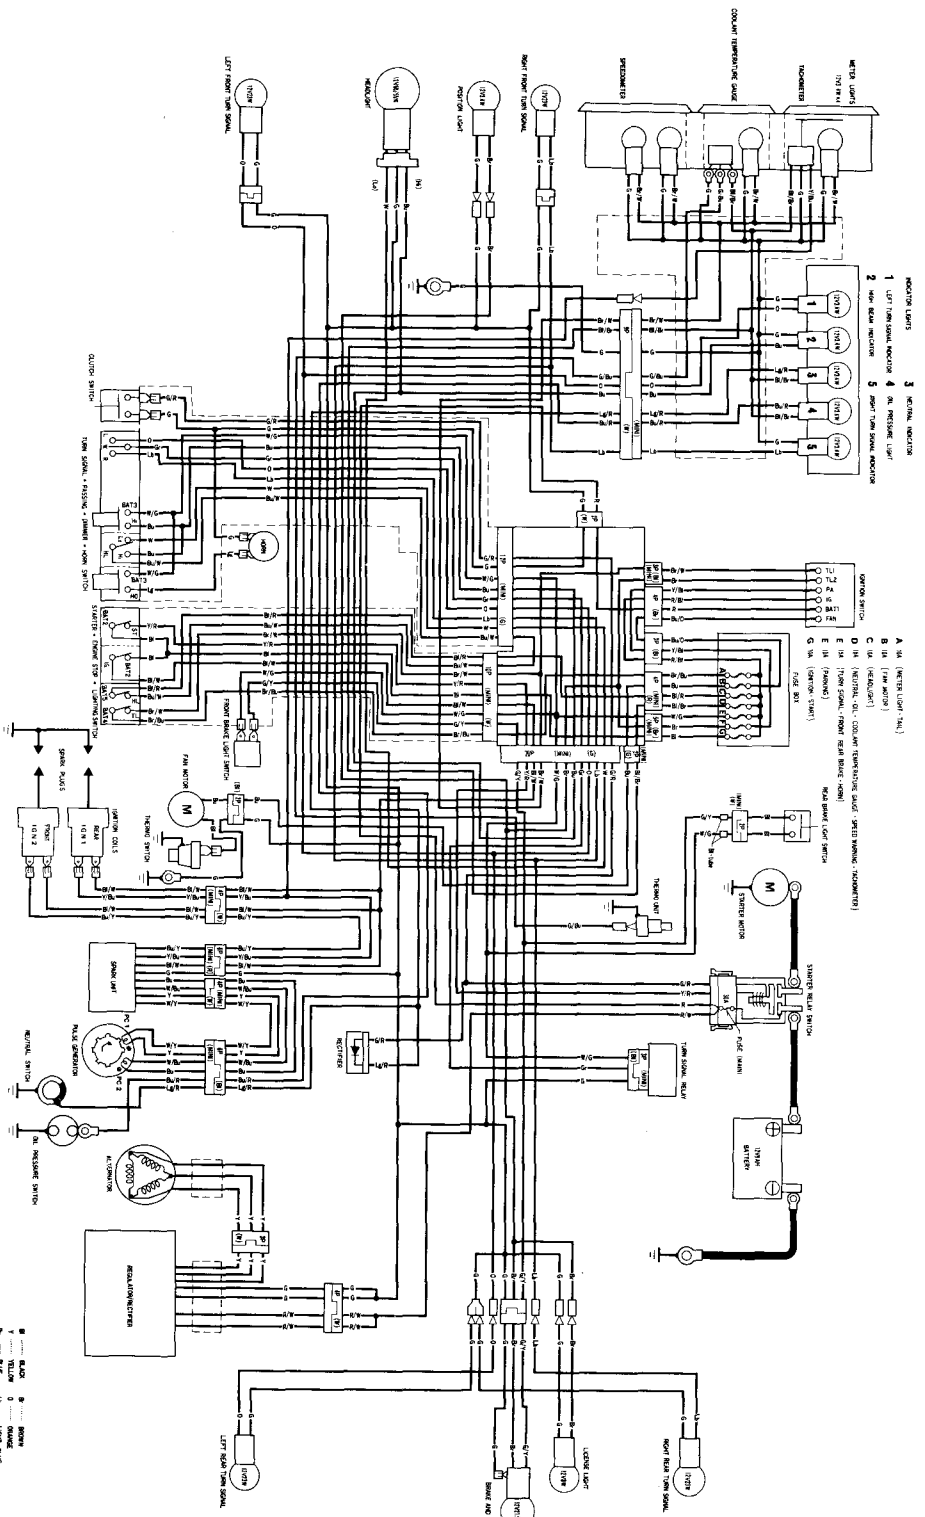

VT250F

1. **CONTROL SWITCHES**
2. A SW. (METER LIGHT - TAIL)
   - B SW. (FAN MOTOR)
   - C SW. (HEADLIGHT)
   - D SW. (MOUNTING, OIL - COOLANT TEMPERATURE GAUGE, SPEED WARNING, MOUNTING)
   - E SW. (TEMPERATURE RELAY MOTOR)
   - F SW. (TEMPERATURE GAUGE)
   - G SW. (TEMPERATURE GAUGE)

BEARING STOP SWITCH

STOP	START
1	2

STARTER SWITCH

START	STOP
1	2

TEMPERATURE SWITCH

TEMP	STOP
1	2

MOUNTING SWITCH

MOUNT	STOP
1	2

STARTER SWITCH

START	STOP
1	2

HEAD LAMP SWITCH

HEAD	STOP
1	2

0030Z-KV0-6600