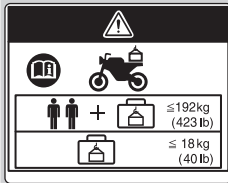

Image Labels

Motorcycle Safety

RADIATOR CAP LABEL DANGER

NEVER OPEN WHEN HOT.

Hot coolant will scald you.

Relief pressure valve begins to open at **108 kPa**.

ACCESSORIES AND LOADING WARNING LABEL WARNING

ACCESSORIES AND LOADING

- The safety stability and handling of this motorcycle may be affected by the addition of accessories and luggage.
- Read carefully the instructions contained in user's manual and installation guide before installing any accessory.
- The total weight of accessories and luggage added to rider's and passenger's weight should not exceed **192 kg (423 lb)**, which is the maximum weight capacity.
- The luggage weight must not exceed **18 kg (40 lb)** under any circumstances.
- The fitting of large fork-mounted or large handlebar mounted fairing is not recommended.