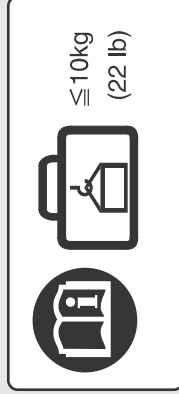

SAFETY REMINDER LABEL

For your protection, always wear helmet, protective apparel.

FUEL LABEL

Unleaded petrol only
Premium Recommended

CARGO LIMIT LABEL

Do not exceed **10 kg (22 lb)**