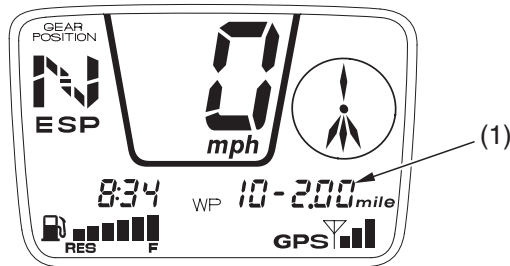

GPS Mode

Distance to Waypoint

The distance to waypoint (1) display shows the straight line distance from your present location to the waypoint.

The distance range display shows three numerals with a “floating” decimal:

Range	Display
Less than 10 miles	0.00 – 9.99
10 miles up to 1,000 miles	10 – 999

(1) distance to waypoint

USA: Displays read in mph and miles.

Canada: Displays read in km/h and kilometers.