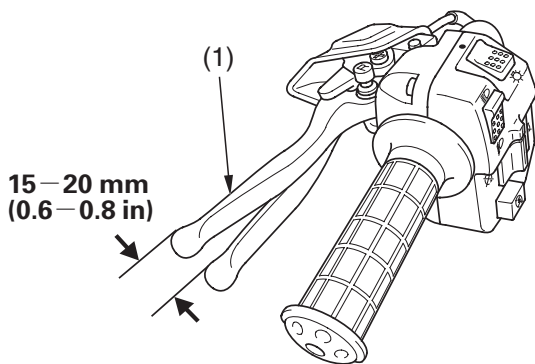

Rear Brake Lever Freeplay

LEFT HANDLEBAR

(1) rear brake lever/parking brake lever

Inspection

Measure the distance the rear brake lever/parking brake lever (1) moves before the brake starts to take hold. Freeplay (measurement at the tip of the end of the brake lever) should be:

15-20 mm (0.6-0.8 in)

If necessary, adjust to the specified range.