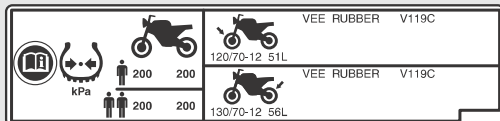

TYRE INFORMATION LABEL

Cold tyre pressure:

[Driver only]

Front **200 kPa (2.00 kgf/cm², 29 psi)**Rear **200 kPa (2.00 kgf/cm², 29 psi)**

[Driver and passenger]

Front **200 kPa (2.00 kgf/cm², 29 psi)**Rear **200 kPa (2.00 kgf/cm², 29 psi)**

Tyre size:

Front **120/70-12 51L**Rear **130/70-12 56L**

Tyre brand: VEE RUBBER

Front **V119C**Rear **V119C****SAFETY REMINDER LABEL**

For your protection, always wear helmet, protective apparel.

FUEL LABEL

Unleaded petrol only

**DRIVE CHAIN LABEL**

Keep chain adjusted and lubricated.

30 to 40 mm (1.2 to 1.6 in) Freeplay