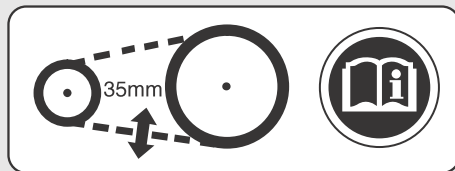

Tyre size:

Front **120/70-12 51L**Rear **130/70-12 56L**

Tyre brand: VEE RUBBER

Front **V119C**Rear **V119C****SAFETY REMINDER LABEL**

For your protection, always wear helmet, protective apparel.

FUEL LABEL

Unleaded petrol only

**DRIVE CHAIN LABEL**

Keep chain adjusted and lubricated.

30 to 40 mm (1.2 to 1.6 in) Freeplay