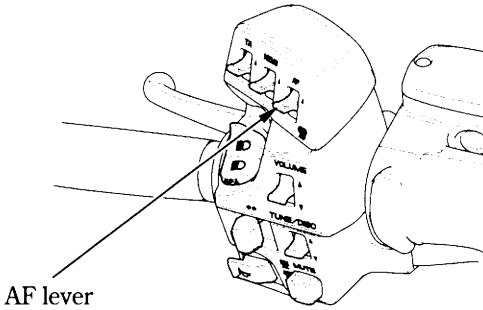

FEATURES

(Not required for operation)

AF Lever

To turn the AF on – push the AF lever up, “AF” will light on the display.
To turn the AF off – push the AF lever up again.

In some countries, you cannot utilize features provided by RDS as the RDS function is not provided in all stations.