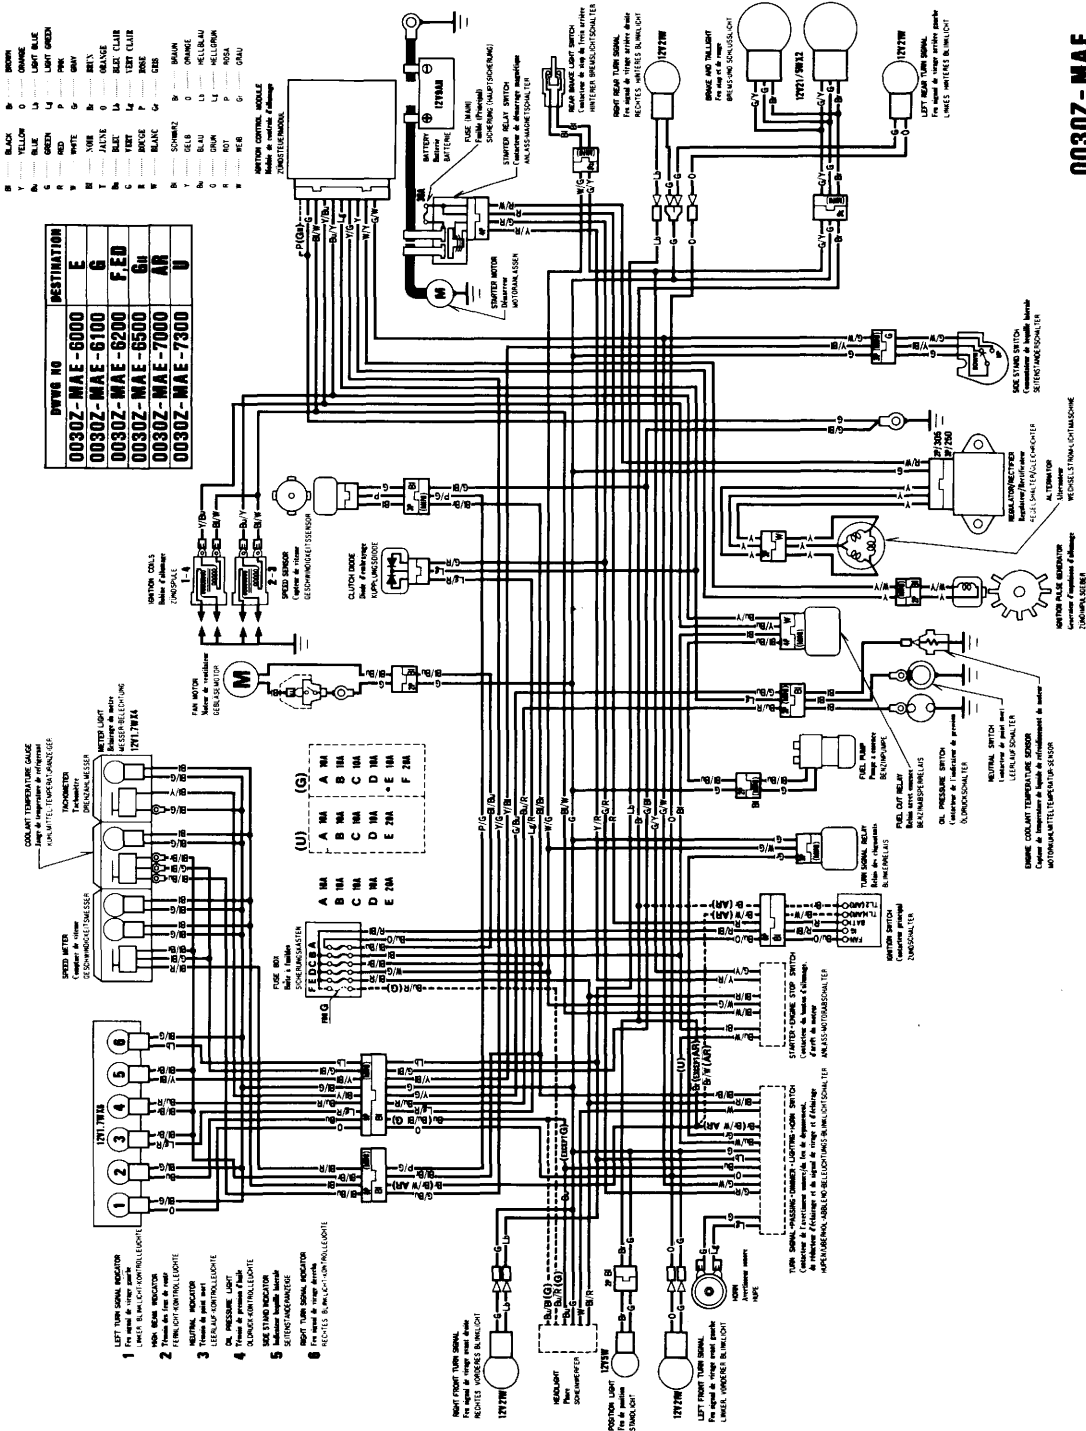

CBR900RR

SWITCH NO	DESTINATION
0030Z-MAE-6000	E
0030Z-MAE-6100	G
0030Z-MAE-6200	F, E
0030Z-MAE-6500	G, H
0030Z-MAE-7000	A, R
0030Z-MAE-7300	U

0030Z-MAE