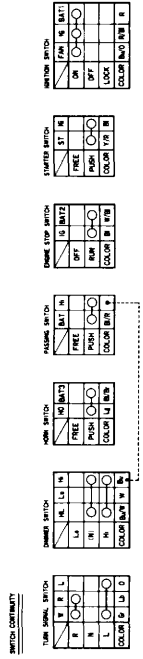

CBR1100XX (BR)

- BLACK
- BROWN
- YELLOW
- ORANGE
- RED
- GREEN
- PINK
- WHITE
- GRAY

- A 15A (HEADLIGHT)
- B 15A (HEADLIGHT)
- C 15A (TURN SIGNAL, FRONT REAR BRAKE, HORN, FUEL)
- D 15A (STARTER, BATTERY, FUEL)
- E 15A (IGNITION)
- F 15A (LOCK)

0030Z-MAT-8200