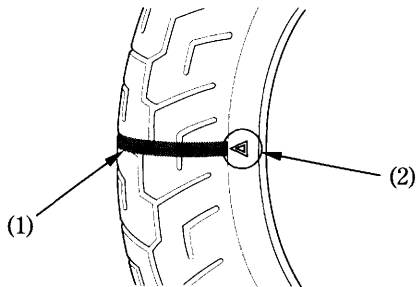

Tread Wear

Replace tyres before tread depth at the center of the tyre reaches the following limit:

| Minimum tread depth | |
|---------------------|------------------|
| Front: | 1.5 mm (0.06 in) |
| Rear: | 2.0 mm (0.08 in) |

<For Germany >

German law prohibits use of tyres whose tread depth is less than 1.6 mm.

- (1) Wear indicator
- (2) Wear indicator location mark