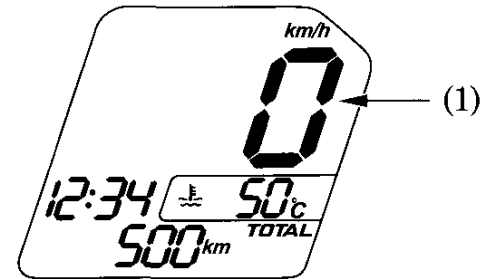

## Speedometer

Shows riding speed.

This shows your speed in kilometers per hour (km/h) or miles per hour (mph) depending on the type.

< E type only >

The unit of the indication depends on the unit which you select (page 39).

(1) Speedometer